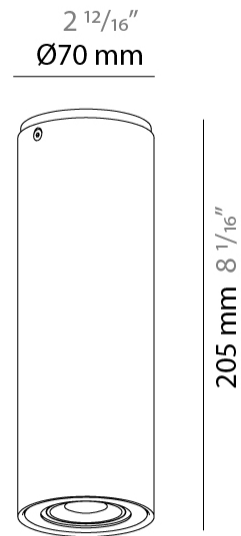

PROJECT
TYPE
SPECIFIER
QUANTITY
DATE

KRONN SINGLE SURFACE

D92082-

base number   Finish
Options

1. To build a product code in our configurator select the specify button on the base model # product page
2. To build a manual product code on this datasheet choose from the options listed below in blue font and add the suffix to the base model #

GENERAL

Series: Kronn
Subseries: Kronn Single
Partner: Milan
Division: Design
Installation: Surface
Product Type: Ceiling Surface
Mounting Location: Ceiling
Light Distribution: Direct

PHYSICAL

Aperture Sizes - Downlights: 2"
Shape: Cylinder
Diameter (mm): 70
Diameter (in): 2 3/4
Height (mm): 205
Height (in): 8 1/16
Fixture Finish: CHR / MWL / MBQ
Fixture Material: Extruded Aluminum

ELECTRICAL

Number of Lamps: 1
Lamp Type: LED Retrofit
Lamp Shape: MR16
Bulb Included: Bulb Not Included
Max. Wattage Per Lamp (W): 4
Lamp Base: GU10
Input Voltage (V): 120

LED

OPTICAL

RATINGS AND CERTIFICATIONS

Certified By: Certified for North American Standards
IP rating: IP20