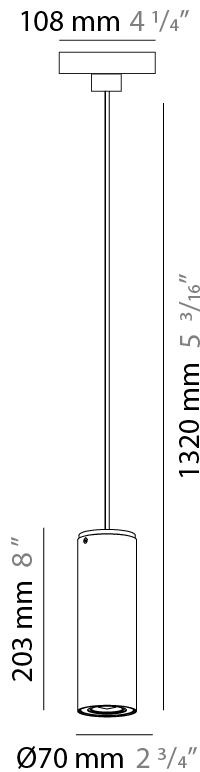

PROJECT	
TYPE	
SPECIFIER	
QUANTITY	
DATE	

KRONN SINGLE SUSPENSION

D91130-

base number   Finish
Options

1. To build a product code in our configurator select the specify button on the base model # product page
2. To build a manual product code on this datasheet choose from the options listed below in blue font and add the suffix to the base model #

GENERAL

Series: Kronn
Subseries: Kronn Single
Partner: Milan
Division: Design
Installation: Suspension
Product Type: Pendant
Mounting Location: Ceiling
Light Distribution: Direct

PHYSICAL

Shape: Cylinder
Diameter (mm): 70
Diameter (in): 2 ¾
Height (mm): 205
Height (in): 8 1/16
Max. Overall Height (mm): 3000
Max. Overall Height (in): 118 1/8
Fixture Finish: CHR / MWL / MBQ
Fixture Material: Extruded Aluminum
Cable Details: 3000mm / 118 1/8" Transparent Cable

ELECTRICAL

Number of Lamps: 1
Lamp Type: LED Retrofit
Lamp Shape: MR16
Bulb Included: Bulb Not Included
Max. Wattage Per Lamp (W): 4
Lamp Base: GU10
Input Voltage (V): 120

LED

OPTICAL

RATINGS AND CERTIFICATIONS

Certified By: Certified for North American Standards
IP rating: IP20