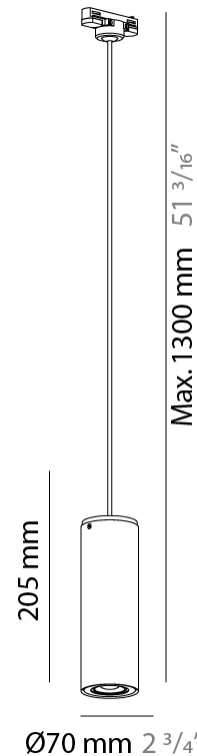

KRONN SINGLE TRACK

D96068-

base number   Finish
Options

1. To build a product code in our configurator select the specify button on the base model # product page
2. To build a manual product code on this datasheet choose from the options listed below in blue font and add the suffix to the base model #

GENERAL

Series: Kronn
Subseries: Kronn Single
Partner: Milan
Division: Design
Installation: Track
Product Type: Track System Line Voltage
Mounting Location: Ceiling
Light Distribution: Direct

PHYSICAL

Aperture Sizes - Downlights: 2"
Shape: Cylinder
Diameter (mm): 70
Diameter (in): 2 3/4
Height (mm): 205
Height (in): 8 1/16
Max. Overall Height (mm): 1300
Max. Overall Height (in): 51 3/16
[Fixture Finish: CHR / MWL / MBQ](#)
Fixture Material: Extruded Aluminum

ELECTRICAL

Number of Lamps: 1
Lamp Type: LED Retrofit
Bulb Included: Bulb Not Included
Max. Wattage Per Lamp (W): 8
Lamp Base: GU10
Input Voltage (V): 120

LED

OPTICAL

RATINGS AND CERTIFICATIONS

Certified By: Certified for North American Standards
IP rating: IP20

PROJECT	_____
TYPE	_____
SPECIFIER	_____
QUANTITY	_____
DATE	_____