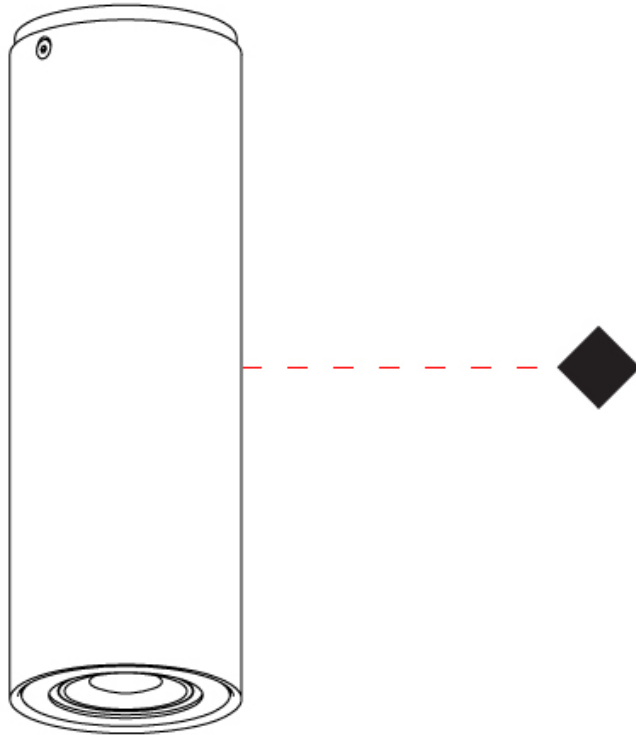

KRONN SINGLE SURFACE

D92082-

PROJECT _____

TYPE _____

SPECIFIER _____

QUANTITY _____

DATE _____

D